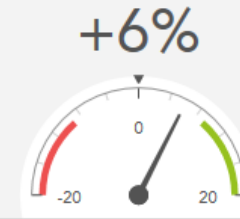

KS4 Attainment 2016 · Actual results

134 pupils

Attainment / Progress 8 (Overall)

% A*-C English & Maths

Significantly below the national average (4.9) ◀

In line with the national average (62%) ◀

KS4 Progress 2016 · Contextual Value Added

116 matched pupils

Attainment / Progress 8 (Overall)

% A*-C English & Maths

In line with the national average (0) ◀

In line with the national average (0%) ◀