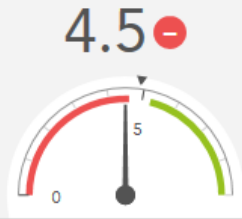

FFT Aspire – CVA Report

Wakefield City Academy

Summary dashboard

2016

KS4

VA CVA

Overview | Attainment & progress | Pupil groups | Subjects | Pupils | Context

Export

KS4 Attainment 2016 · Actual results

134 pupils

Attainment / Progress 8 (Overall)

% A*-C English & Maths

Significantly below the national average (4.9) ◀

In line with the national average (62%) ◀

KS4 Progress 2016 · Contextual Value Added