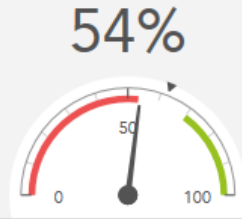

KS4 Attainment 2016 · Actual results

134 pupils

Attainment / Progress 8 (Overall)

% A*-C English & Maths

Significantly below the national average (4.9) ◀

In line with the national average (62%) ◀

KS4 Progress 2016 · Contextual Value Added